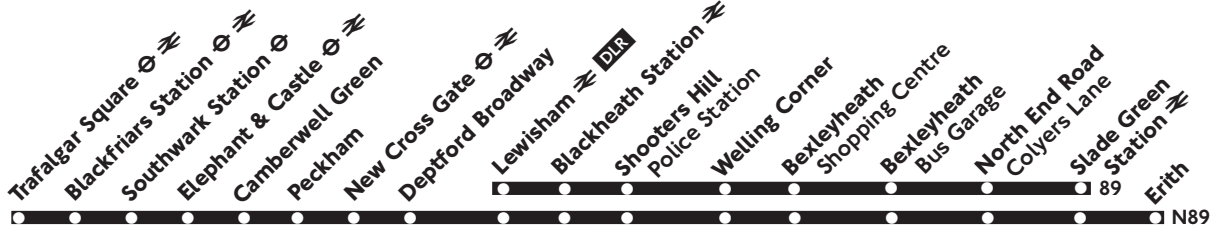

89

Lewisham - Bexleyheath - Slade Green

Daily

N89

Trafalgar Square - Lewisham - Erith

Every night

Monday - Friday

Lewisham Station Loampit Vale	DLR	0550	0605	0620	0635		1900	1915	1930	1945	2000		2400
Blackheath Station		0555	0610	0625	0640	Then	1909	1924	1937	1951	2006	Then	0006
Shooters Hill Police Station		0604	0619	0634	0649	about	1922	1937	1948	2001	2016	every	0016
Shooters Hill Bull		0607	0622	0637	0652	every	1925	1940	1951	2004	2019	20	0019
Welling Corner		0613	0628	0643	0658	10	1931	1946	1957	2010	2025	minutes	0025
Bexleyheath Shopping Centre		0621	0636	0651	0706	minutes	1941	1955	2006	2019	2034	until	0034
North End Road Colyers Lane		0629	0644	0659	0714	until	1951	2003	2014	2027	2042		0042
Slade Green Station		0635	0650	0705	0720		1957	2009	2020	2033	2048		0048

Saturday (also Good Friday)

Lewisham Station Loampit Vale	DLR	0550		0750	0805	0820	0835		1802	1815	1830	1845	1900	2400	
Blackheath Station		0555	Then	0755	0810	0825	0840	Then	1809	1821	1836	1851	1906	Then	0006
Shooters Hill Police Station		0604	every	0804	0819	0834	0849	about	1819	1831	1846	1901	1916	every	0016
Shooters Hill Bull		0607	20	0807	0822	0837	0852	every	1822	1834	1849	1904	1919	20	0019
Welling Corner		0613	minutes	0813	0828	0843	0858	10	1828	1840	1855	1910	1925	minutes	0025
Bexleyheath Shopping Centre		0621	until	0821	0836	0851	0906	minutes	1837	1849	1904	1919	1934	until	0034
North End Road Colyers Lane		0629		0829	0844	0859	0914	until	1845	1857	1912	1927	1942		0042
Slade Green Station		0635		0835	0850	0905	0920		1851	1903	1918	1933	1948		0048

Lewisham Station Loampit Vale	DLR	1706	1722	1740		2400
Blackheath Station		1713	1729	1746	Then	0006
Shooters Hill Police Station		1724	1740	1756	every	0016
Shooters Hill Bull		1727	1743	1759	20	0019
Welling Corner		1733	1749	1805	minutes	0025
Bexleyheath Shopping Centre		1742	1758	1814	until	0034
North End Road Colyers Lane		1750	1806	1822		0042
Slade Green Station		1756	1812	1828		0048