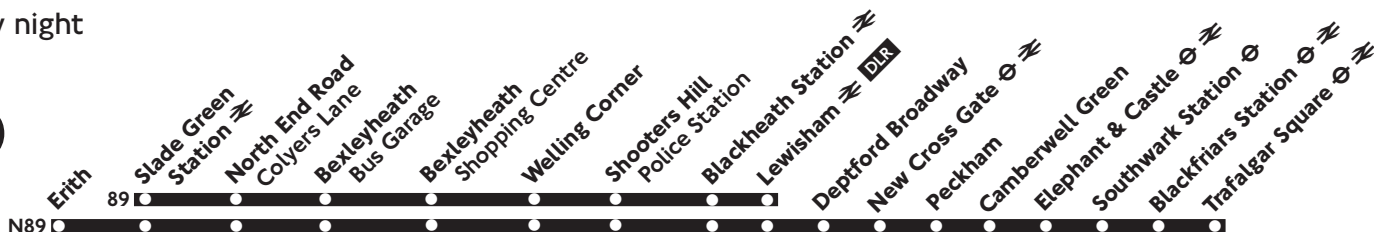

N89

Erith - Lewisham - Trafalgar Square

Every night

Monday - Friday

Slade Green Station ⇌	0453	0608	0621	1840	1855	1910	1925	1940	2340			
North End Road Colyers Lane	0500	Then	0615	0628	Then	1847	1902	1917	1932	1947	Then	2347
Bexleyheath Shopping Centre	0510	every	0625	0638	about	1858	1913	1928	1942	1957	every	2357
Welling Corner	0519	15	0634	0647	every	1908	1923	1938	1951	2006	20	0006
Shooters Hill Bull	0525	minutes	0640	0653	10	1915	1930	1944	1957	2012	minutes	0012
Shooters Hill Police Station	0528	until	0643	0656	minutes	1918	1933	1947	2000	2015	until	0015
Blackheath Station ⇌	0537		0652	0707	until	1927	1942	1956	2009	2024		0024
Lewisham Station Station Road ⇌ DLR	0544		0659	0714		1934	1949	2003	2016	2031		0031

Saturday (also Good Friday)

Slade Green Station ⇌	0453	0733	0748	0803	0818	0833	1800	1815	1830	1845	1900	2340			
North End Road Colyers Lane	0500	Then	0740	0755	0810	0825	0840	Then	1808	1822	1837	1852	1907	Then	2347
Bexleyheath Shopping Centre	0510	every	0750	0805	0820	0835	0850	about	1818	1832	1847	1902	1917	every	2357
Welling Corner	0519	20	0759	0814	0829	0844	0859	every	1829	1841	1856	1911	1926	20	0006
Shooters Hill Bull	0525	minutes	0805	0820	0835	0850	0905	10	1835	1847	1902	1917	1932	minutes	0012
Shooters Hill Police Station	0528	until	0808	0823	0838	0853	0908	minutes	1838	1850	1905	1920	1935	until	0015
Blackheath Station ⇌	0537		0817	0832	0847	0902	0918	until	1847	1859	1914	1929	1944		0024
Lewisham Station Station Road ⇌ DLR	0544		0824	0839	0854	0909	0925		1854	1906	1921	1936	1951		0031